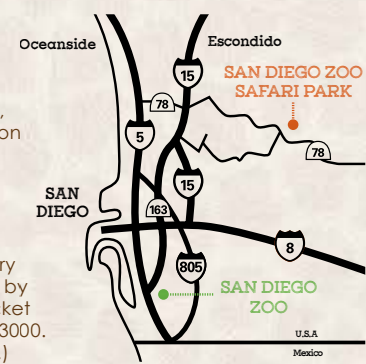

CONRAD PREBYS
AFRICA ROCKS

AN EXHIBIT THAT ROCKS FROM SAVANNA TO SEA.

Experience the amazing wildlife of six African habitats where penguins waddle and splash, lemurs leap and scamper, bee-eater birds zoom and hunt, baboons chase and groom... and so much more! No matter where you look, there's something incredible to see—and hear!

SAN DIEGO ZOO
sandiegozoo.org

GENERAL INFORMATION

DIRECTIONS: Located in the beautiful San Pasqual Valley. Take the Via Rancho Parkway exit off I-15 and follow the signs to the San Diego Zoo Safari Park, six miles east. For more information or driving directions, visit sdzsafaripark.org. 15500 San Pasqual Valley Road Escondido, CA 92027

Caravan Safari

Ride safari trucks into expansive habitats to meet giraffes and see rhinos.

Cheetah Safari

Meet and greet the star of Cheetah Run.

Behind-the-Scenes Safari

Travel by cart to visit keeper-only areas.

Flightline Safari

Glide along a zip line for two-thirds of a mile over expansive habitats.

Jungle Ropes Safari

Swing, climb, and traverse your way through the tree canopy.

Cart Safari

Tour around Africa or Asia from the comfort of a safari cart.